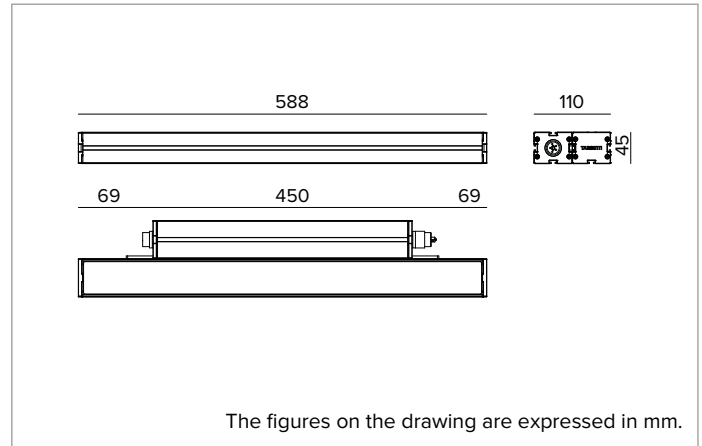

### Adjustable linear LED projector

	2700K	H(m)	D1(m)	D2(m)	E <sub>max</sub> (lx)
	Ra80	123°	12°		
	Fixture Power	35W	1	3.69	0.21 4544
	Source Flux	4446lm	2	7.37	0.42 1136
	Fixture Flux	3070lm	3	11.06	0.64 505
	Efficacy	88lm/W	4	14.75	0.85 284
TS2101	I <sub>max</sub> =1108cd/klm	I <sub>max</sub>	4928cd	5	18.43 1.06 182

**Colour and finish:** Black anodized

**Dimensions:** L=588mm

**Weight:** 3.2Kg

**Version:** STANDARD

**Degree of protection:** IP66,IP67,IP68,IP69

**Mechanical Resistance:** IK07